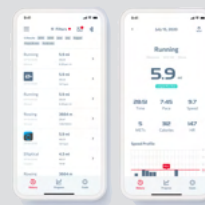

From content-driven training to performance tracking, the XBU55ENT is built to elevate every ride with precision, durability, and versatility.

FEATURES

- Advanced Bluetooth-enabled 10.1" ClearView+™ touchscreen display with built-in apps, screen mirroring, and USB charging port
- 30 lb (14 kg) flywheel with 20 levels of magnetic resistance
- Fully adjustable seat and oversized quick latch pedals
- Contact and wireless heart rate monitoring capabilities
- Ergonomic handlebar design allows for multiple riding positions

*CONNECTS VIA SPIRIT+ APP

XBU55ENT UPRIGHT BIKE

Item #
16211363550

10.1" ClearView™
Touchscreen

Adjustable
Cooling Fan

Direct-Access
Resistance Buttons

Hand Pulse Sensors

Tilt & Swivel
Tablet Holder

USB Charger

Integrated
Bluetooth
Speakers

SPIRIT+ APP

- Set fitness goals
- Track workout progress
- Review workout history
- Share with other fitness apps
- Unlock achievements
- Stay motivated

EQUIPMENT SPECIFICATIONS