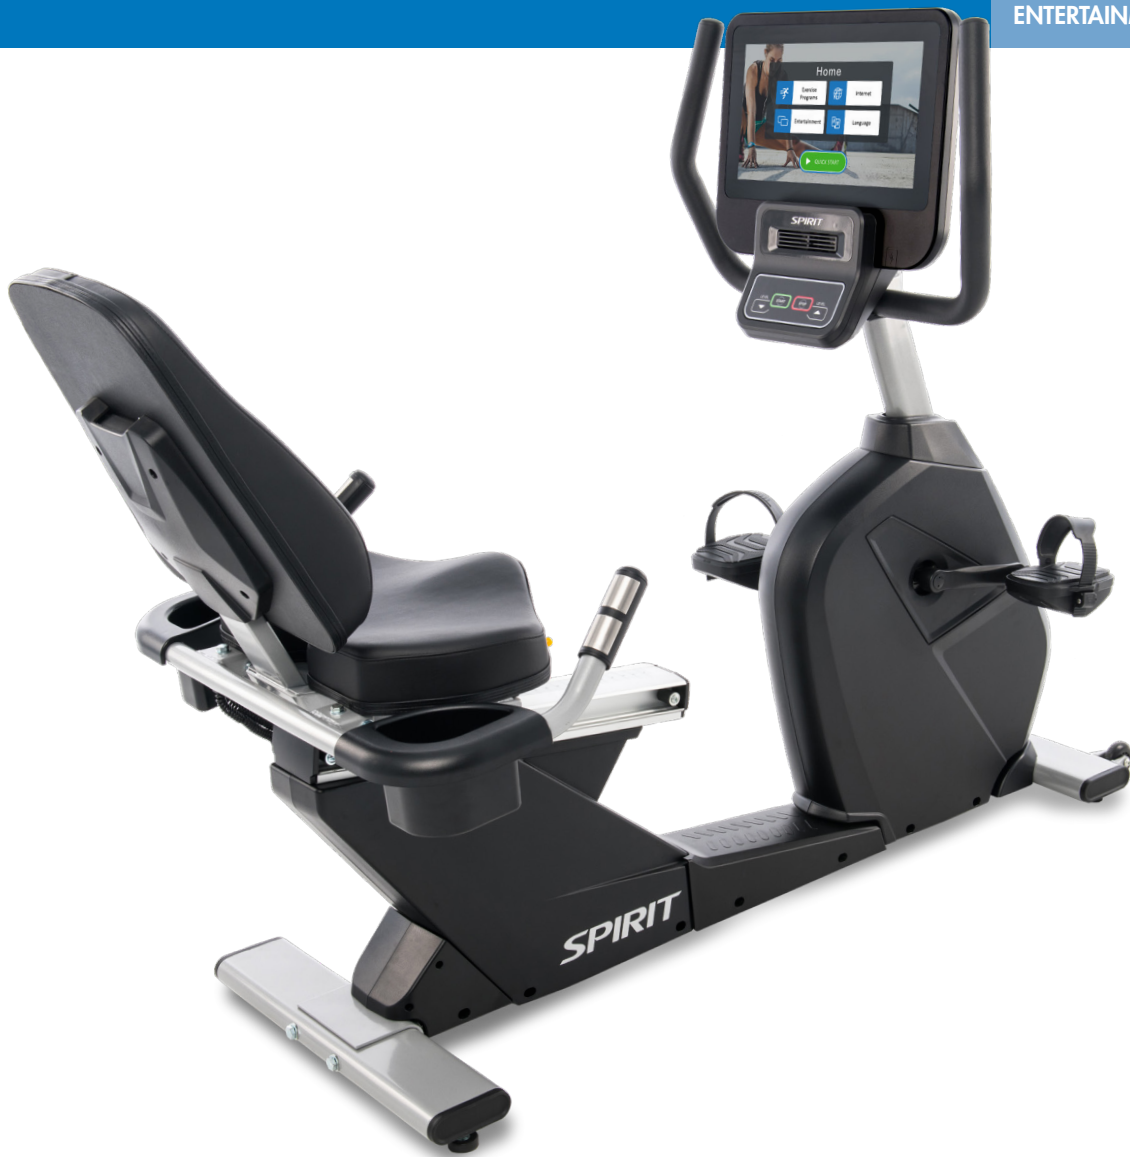

ENTERTAINMENT CONSOLE

FEATURES:

-  15.6" TOUCHSCREEN
-  SCREEN MIRRORING
-  CABLE TV
-  STREAMING APPS
-  NEWS APPS
-  SOCIAL MEDIA APPS
-  USB CHARGING PORT

The CR800ENT Recumbent Bike is the perfect bike for the commercial environment. Designed on the solid CR800 platform, the CR800ENT incorporates touchscreen technology on a large 15.6" entertainment display. Users can screen mirror from their phone so they can watch whatever they want. Pre-loaded apps also give users the ability to stay entertained with popular streaming, news, and social media content. And if that isn't enough, the facility can enable the ability to watch cable TV through an HDMI and cable box connection. The step-through design makes it easy for your clients to get on the bike while the easy-adjust seat allows them to find the most comfortable position.

CR800ENT RECUMBENT BIKE

- Large 15.6" touchscreen with screen mirroring*, TV, and streaming/news/social media apps
- 3 different workout display modes give users a variety of workout feedback
- Oversized foot pedals with fast latching system
- High density foam seat for extra comfort during a long ride
- 40 levels of resistance to satisfy the needs of beginners or advanced exercisers
- Contact and telemetric heart rate options to help keep clients in their effective training zone
- Adjustable cooling fan and USB charging port enhances the user's experience

CR800ENT RECUMBENT BIKE

Tablet-friendly reading rack

Adjustable fan angle

Easy-touch control buttons

USB charging port

3.5mm headphone audio jack

SCREEN MIRRORING Using the same Wi-Fi connection as the bike, the user can mirror their phone's screen to the console – now you can watch whatever you want!*