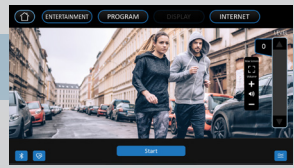

ENTERTAINMENT CONSOLE

FEATURES:

-  15.6" TOUCHSCREEN
-  SCREEN MIRRORING
-  CABLE TV
-  STREAMING APPS
-  NEWS APPS
-  SOCIAL MEDIA APPS
-  USB CHARGING PORT

The CR800ENT Recumbent Bike is the perfect bike for the commercial environment. Designed on the solid CR800 platform, the CR800ENT incorporates touchscreen technology on a large 15.6" entertainment display. Users can screen mirror from their phone so they can watch whatever they want. Pre-loaded apps also give users the ability to stay entertained with popular streaming, news, and social media content. And if that isn't enough, the facility can enable the ability to watch cable TV through an HDMI and cable box connection. The step-through design makes it easy for your clients to get on the bike while the easy-adjust seat allows them to find the most comfortable position.

CR800ENT RECUMBENT BIKE

- Large 15.6" touchscreen with screen mirroring*, TV, and streaming/news/social media apps
- 3 different workout display modes give users a variety of workout feedback
- Oversized foot pedals with fast latching system
- High density foam seat for extra comfort during a long ride
- 40 levels of resistance to satisfy the needs of beginners or advanced exercisers
- Contact and telemetric heart rate options to help keep clients in their effective training zone
- Adjustable cooling fan and USB charging port enhances the user's experience

CR800ENT RECUMBENT BIKE

Tablet-friendly reading rack

Adjustable fan angle

Easy-touch control buttons

USB charging port

3.5mm headphone audio jack

SCREEN MIRRORING Using the same Wi-Fi connection as the bike, the user can mirror their phone's screen to the console – now you can watch whatever you want!*

INTERNET Easily access online apps for streaming, news, and social media on the touchscreen.

DISPLAY The system provides 3 different viewing modes (Simple, Track, Dashboard) to fine tune your workout experience.