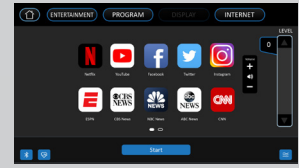

CR800ENT RECUMBENT BIKE

Tablet-friendly reading rack

Adjustable fan angle

Easy-touch control buttons

USB charging port

3.5mm headphone audio jack

SCREEN MIRRORING Using the same Wi-Fi connection as the bike, the user can mirror their phone's screen to the console – now you can watch whatever you want!*

INTERNET Easily access online apps for streaming, news, and social media on the touchscreen.

DISPLAY The system provides 3 different viewing modes (Simple, Track, Dashboard) to fine tune your workout experience.