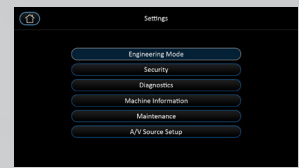

CR800ENT RECUMBENT BIKE

Tablet-friendly reading rack

Adjustable fan angle

Easy-touch control buttons

USB charging port

3.5mm headphone audio jack

SCREEN MIRRORING Using the same Wi-Fi connection as the bike, the user can mirror their phone's screen to the console – now you can watch whatever you want!*

INTERNET Easily access online apps for streaming, news, and social media on the touchscreen.

DISPLAY The system provides 3 different viewing modes (Simple, Track, Dashboard) to fine tune your workout experience.