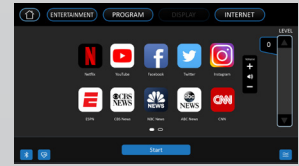

Tablet-friendly reading rack

Adjustable fan angle

Easy-touch control buttons

USB charging port

3.5mm headphone audio jack

SCREEN MIRRORING Using the same Wi-Fi connection as the bike, the user can mirror their phone's screen to the console – now you can watch whatever you want!*

INTERNET Easily access online apps for streaming, news, and social media on the touchscreen.

DISPLAY The system provides 3 different viewing modes (Simple, Track, Dashboard) to fine tune your workout experience.