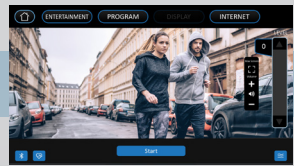

CU800ENT UPRIGHT BIKE

ENTERTAINMENT CONSOLE

FEATURES:

-  15.6" TOUCHSCREEN
-  SCREEN MIRRORING
-  CABLE TV
-  STREAMING APPS
-  NEWS APPS
-  SOCIAL MEDIA APPS
-  USB CHARGING PORT

Designed on the solid CU800 platform, the CU800ENT incorporates touchscreen technology on a large 15.6" entertainment display. Users can screen mirror from their phone so they can watch whatever they want. Pre-loaded apps also give users the ability to stay entertained with popular streaming, news, and social media content. And if that isn't enough, the facility can enable the ability to watch cable TV through an HDMI and cable box connection. From the 40 levels of resistance and numerous program options to the extra-smooth ride and heavy-duty feel, the CU800ENT has everything you could want in an upright bike.

CU800ENT UPRIGHT BIKE

- Large 15.6" touchscreen with screen mirroring*, TV, and streaming/news/social media apps
- 3 different workout display modes give users a variety of workout feedback
- Padded ergonomic seat with fore/aft/up/down adjustments provide extra comfort and a customizable fit
- Oversized foot pedals with fast latching system
- 40 levels of resistance to satisfy the needs of beginners or advanced exercisers
- Contact and telemetric heart rate options to help keep clients in their effective training zone
- Adjustable cooling fan and USB charging port enhances the user's experience

Tablet-friendly reading rack

Adjustable fan angle

Easy-touch control buttons

USB charging port

3.5mm headphone audio jack

SCREEN MIRRORING Using the same Wi-Fi connection as the bike, the user can mirror their phone's screen to the console – now you can watch whatever you want!*

INTERNET Easily access online apps for streaming, news, and social media on the touchscreen.

DISPLAY The system provides 3 different viewing modes (Simple, Track, Dashboard) to fine tune your workout experience.