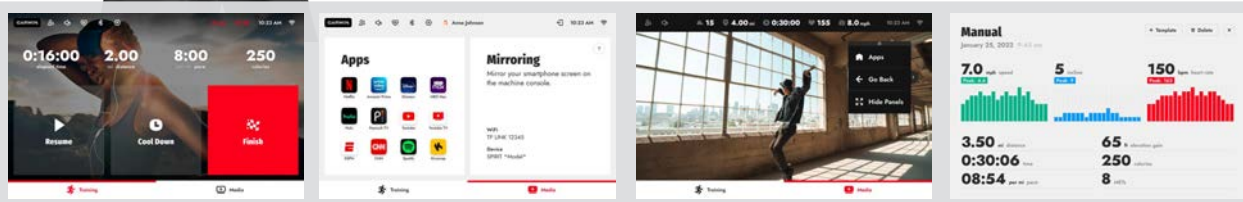

ENTERTAINMENT CONSOLE FEATURES:

- 10.1" TOUCHSCREEN
- SCREEN MIRRORING
- ENTERTAINMENT APPS
- NEWS APPS
- USB CHARGING PORT
- BLUETOOTH FTMS
- BUILT-IN SPEAKERS

XT485ENT TREADMILL

The Spirit Fitness XT485ENT Folding Treadmill is the perfect mix of feature and function. With a large 10.1" ClearView+™ touchscreen display, you can easily navigate through 23 preset and 8 custom programs, built-in apps, or screen mirror from your Android or Apple devices. Connect to your favourite 3rd-party apps, heart rate monitors, and wireless headphones with built-in Bluetooth. Garmin users can pair their compatible smart wearables to the XT485 to view their most significant training data in real-time. Elevate your training with the sleek charcoal metallic steel frame, spacious 22" x 60" running surface, and reliable 4.0 HP PowerMax™ drive motor with a top speed of 12 mph and 15 levels of incline.

FEATURES

- Advanced Bluetooth-enabled 10.1" ClearView+™ touchscreen display with built-in apps, screen mirroring, and USB charging port
- Screen mirror or stream from preloaded apps like Netflix, YouTube, and more
- Built-in Bluetooth connects to apps, audio, heartrate accessories, and compatible Garmin wearables*
- 22" x 60" running deck with a 4.0 HP PowerMax™ motor, 12mph top speed, and 15 levels of incline
- New rocker-style handrail-mounted controls for quick changes to speed and incline
- Swivel and tilt tablet holder for all your devices